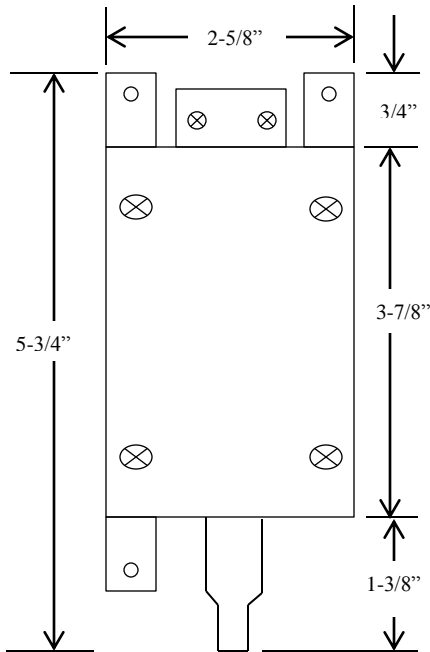

32NO-MOS

PNEUMATIC SWITCH

- EXTERIOR 3 WIRE PNEUMATIC SWITCH
- PLASTIC ENCLOSURE
- NORMALLY OPEN & NORMALLY CLOSED
- OPERATING PRESSURE:
 - ¼ OZ. PER SQUARE INCH
 - MAX 20 LBS. PER SQUARE INCH
 - MOMENTARY ACTION ONLY
- RATED: 6 TO 220 VOLT

DIMENSIONS

WIRING

WIRE	CONTACT
RED	NORMALLY CLOSED
WHITE	COMMON
GREEN	NORMALLY OPEN